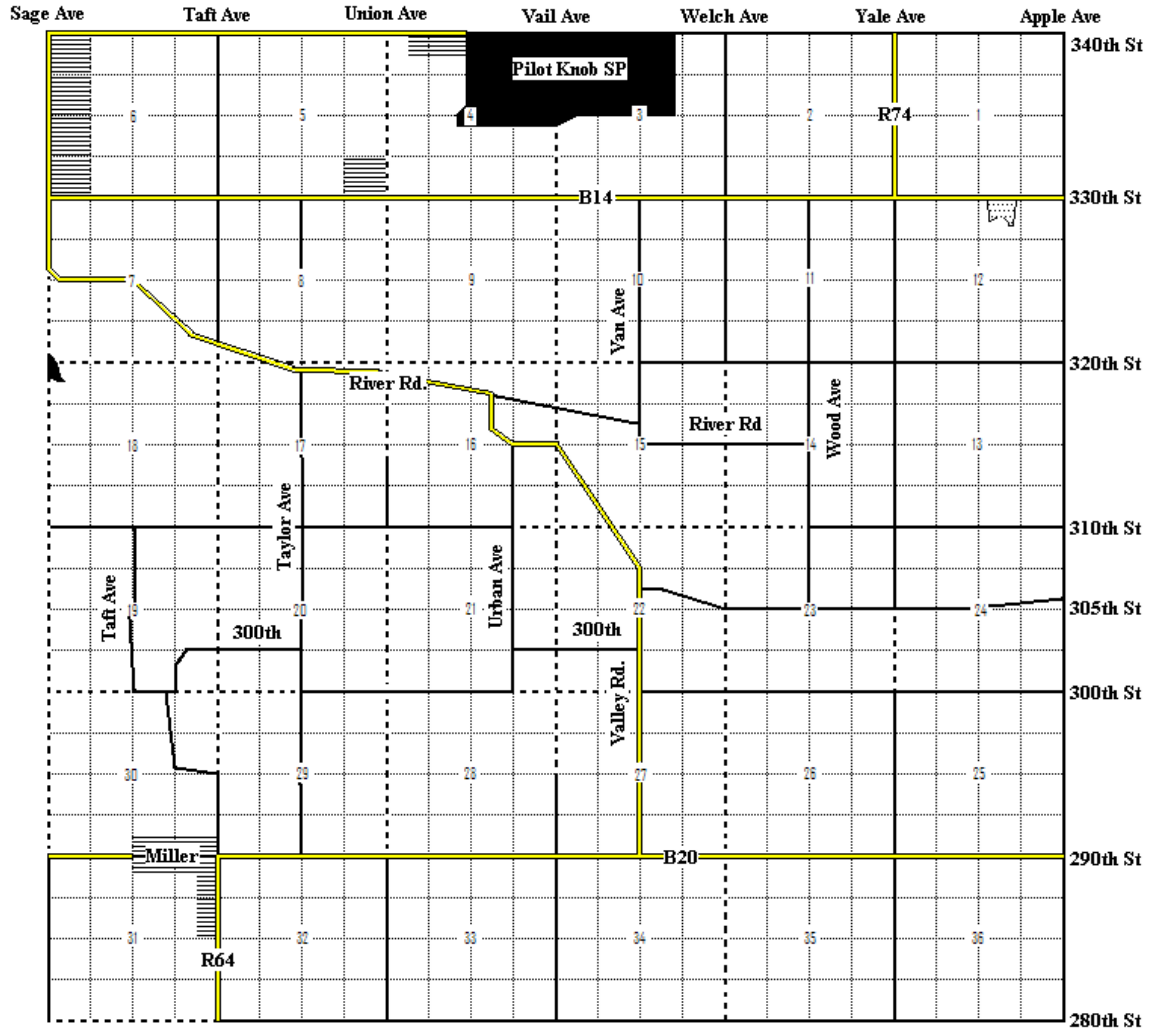

Ellington Township  
97N – 23W

-  AgP – Agricultural Preservation District
-  Ag – Agricultural District
-  R – Residential District
-  C – Commercial District
-  I – Industrial District
-  M - Municipalities